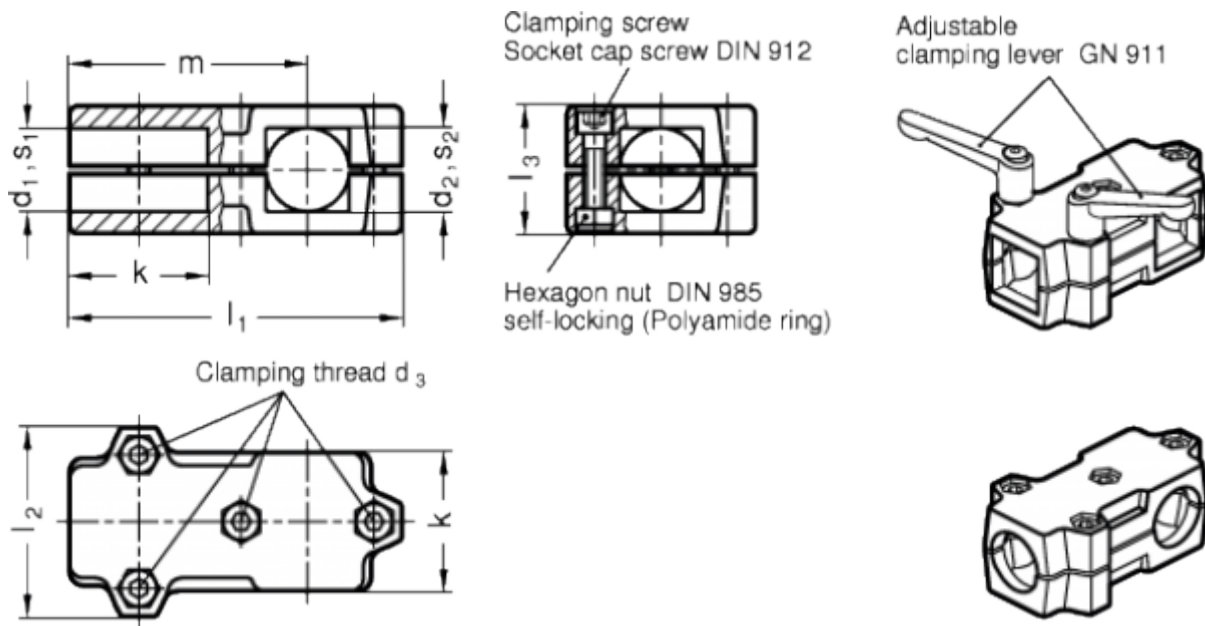

Article number: 20193B40B40602BL
 Description: E+G T-angel clamp
 GN 193-B40-B40-60-2-BL

Measures

Accessories = GN 911-M8-55	m	= -
d1 = 40	s1	= -
d2 = 40	s2	= -
d3 = M8	Weight in (g) = 684	
k = 60		
l1 = 141		
l2 = 79		
l3 = 59		